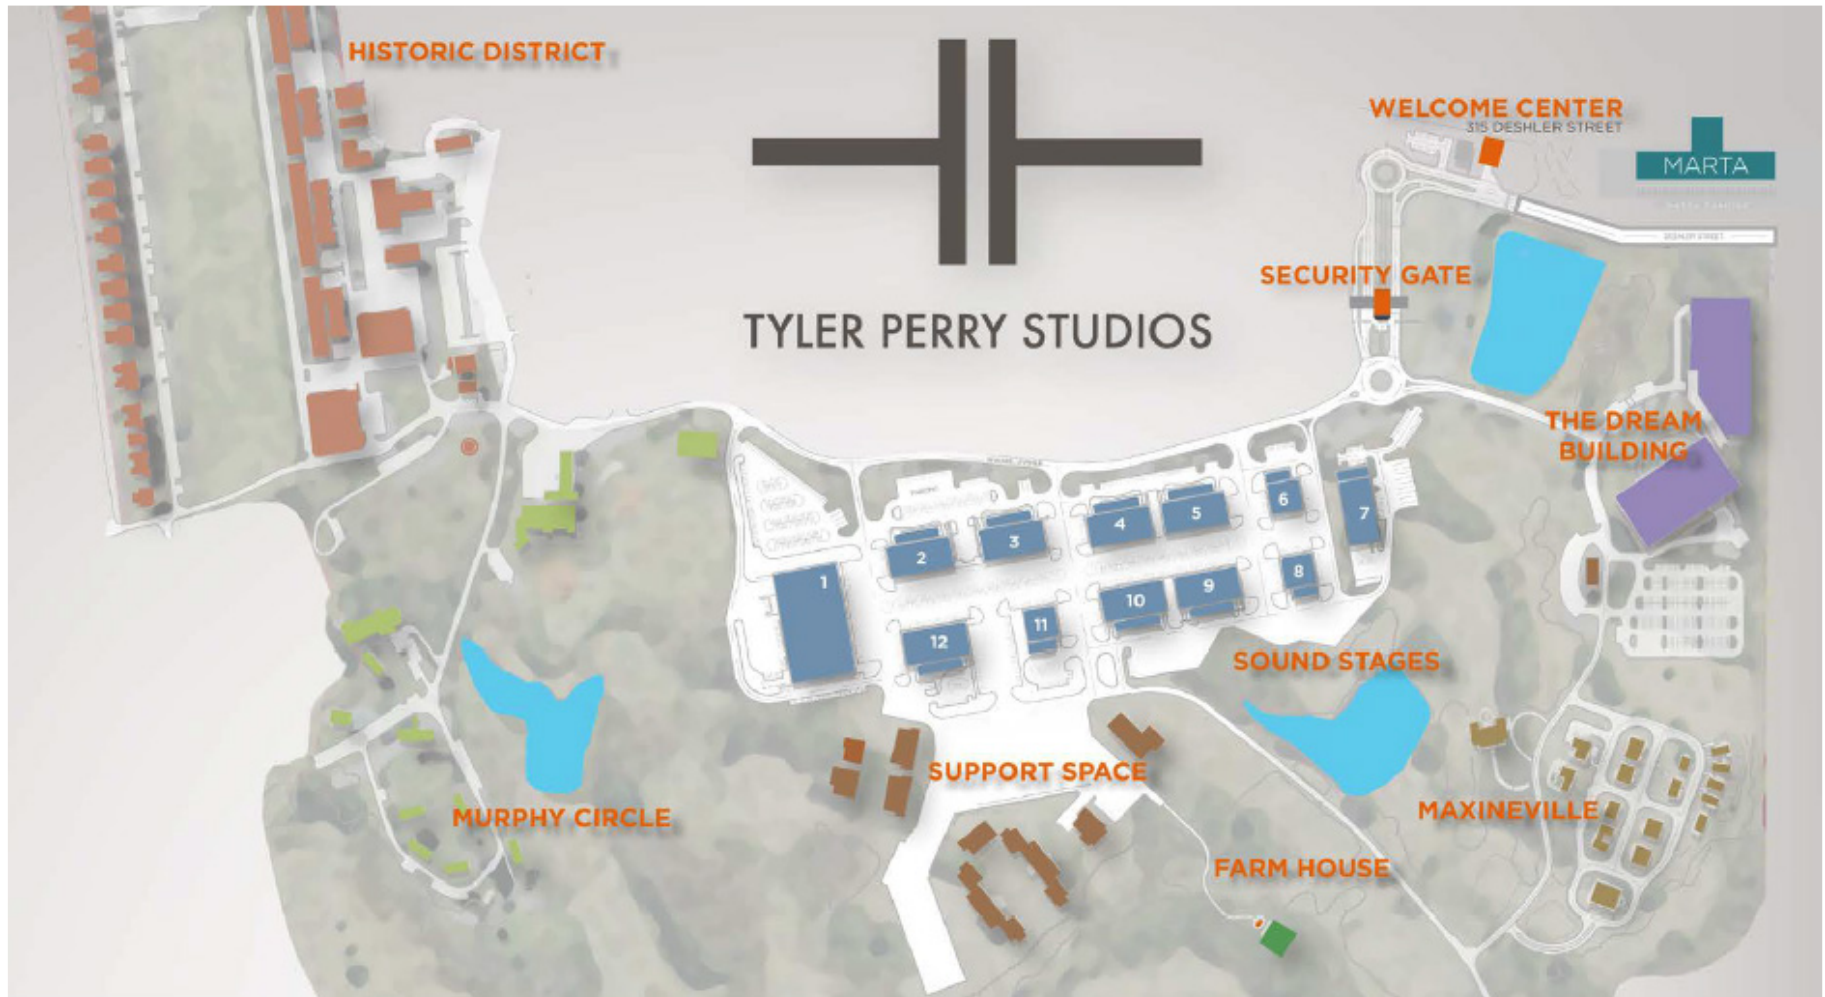

TYLER PERRY STUDIOS

2115 Sylvan Rd, Atlanta GA 30344

MBSEquipmentCo.com | 1-844-4MBSECO

While the information contained herein is believed to be accurate, it is not guaranteed.