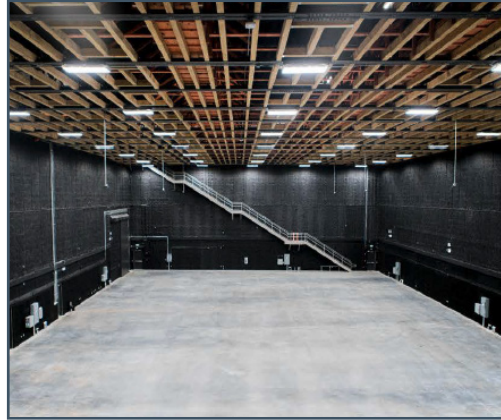

TYLER PERRY STUDIOS

2115 Sylvan Rd, Atlanta GA 30344

Tyler Perry Studios is a film and television production studio in Southeast Atlanta. Occupying 330 acres of the former Fort McPherson Army base. The lot provides a variety of shooting locations including 37 historic buildings and 200-plus acres of green space.

- 12 sound stages
- Ranging from 10,000 to 60,000 sf
- 41' to perms
- 150,000 sf of office space
- 4,000 amps 2 phase power per stage
- Reserved basecamps and crew parking per stage
- 10 minutes from Hartsfield-Jackson Atlanta International Airport